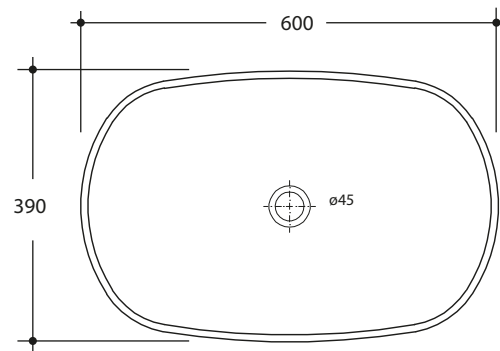

10 kg
13 kg

COLOURS

White, Standard colours +40%

OVERFLOW & WASTE

32mm non-overflow plug and waste not included.

MILK 54

MILK 60