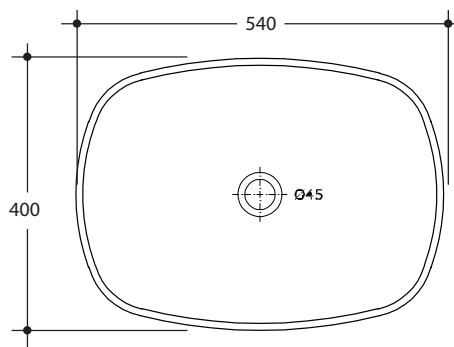

STUDIO
BAGNO

Milk Series

STYLE

Bench

CODE

Milk 54
NTH (001/285)

Milk 60
NTH (001/286)

WEIGHT

10 kg
13 kg

COLOURS

White, Standard colours +40%

OVERFLOW & WASTE

32mm non-overflow plug and waste not included.

MILK 54

MILK 60