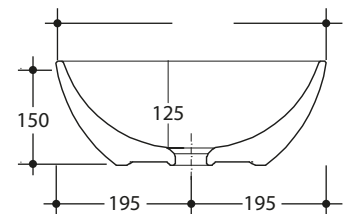

10 kg
13 kg

COLOURS

White, Standard colours +40%

OVERFLOW & WASTE

32mm non-overflow plug and waste not included.

MILK 54

MILK 60