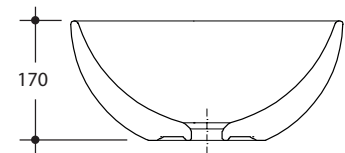

STUDIO
BAGNO

Milk Series

STYLE

Bench

CODE

Milk 54
NTH (001/285)

Milk 60
NTH (001/286)

WEIGHT

10 kg
13 kg

COLOURS

White, Standard colours +40%

OVERFLOW & WASTE

32mm non-overflow plug and waste not included.

MILK 54

MILK 60